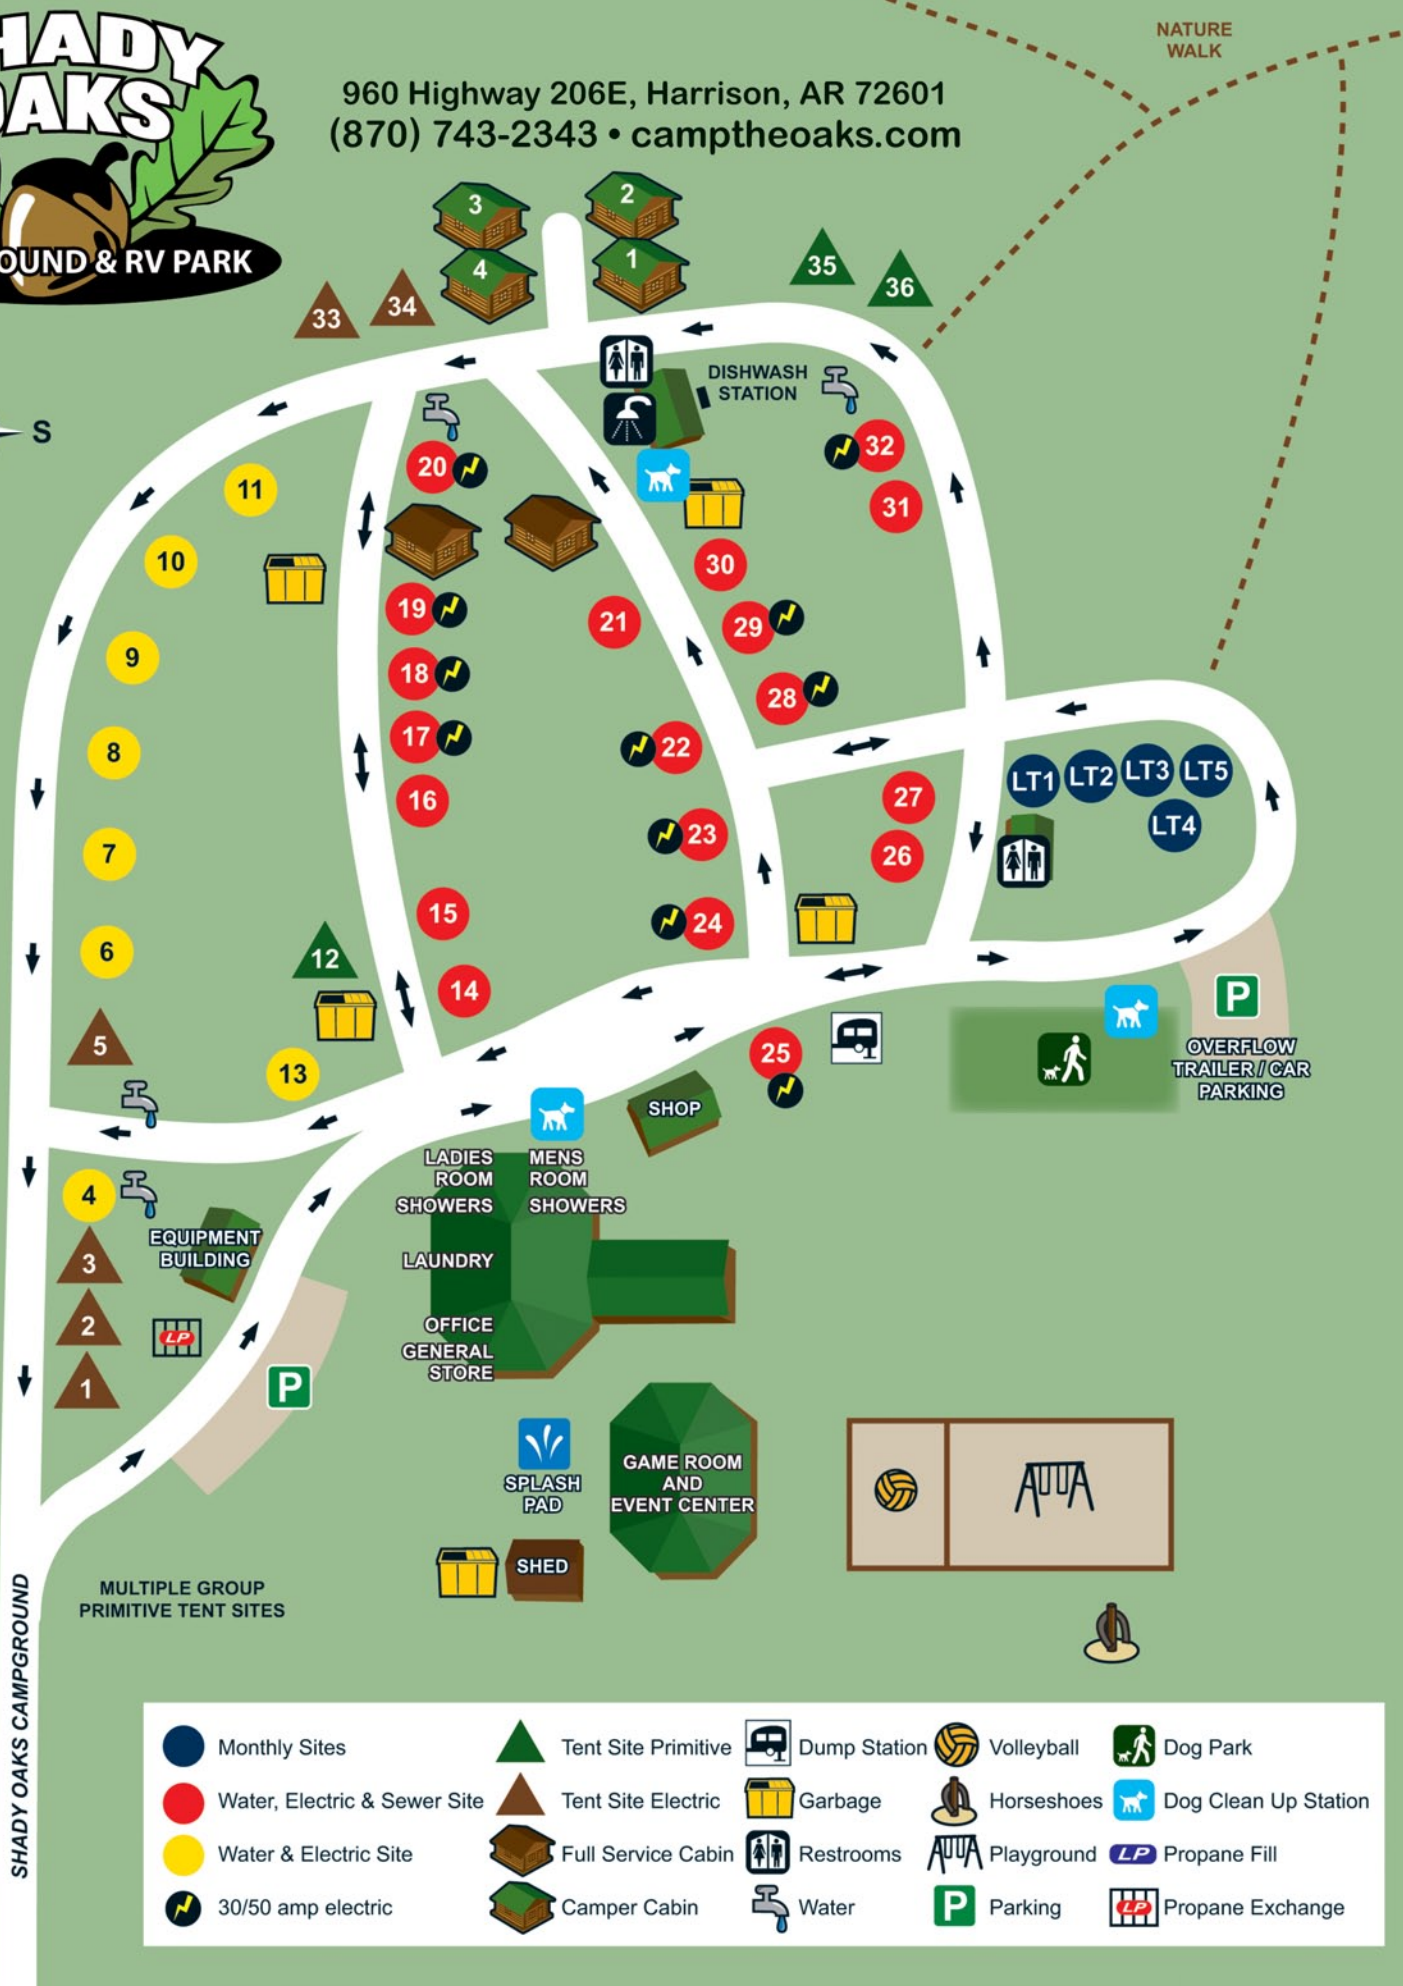

960 Highway 206E, Harrison, AR 72601  
 (870) 743-2343 • camptheoaks.com

SHADY OAKS CAMPGROUND

MULTIPLE GROUP  
PRIMITIVE TENT SITES

OVERFLOW  
TRAILER / CAR  
PARKING

- |                              |                     |              |            |                      |
|------------------------------|---------------------|--------------|------------|----------------------|
| Monthly Sites                | Tent Site Primitive | Dump Station | Volleyball | Dog Park             |
| Water, Electric & Sewer Site | Tent Site Electric  | Garbage      | Horseshoes | Dog Clean Up Station |
| Water & Electric Site        | Full Service Cabin  | Restrooms    | Playground | Propane Fill         |
| 30/50 amp electric           | Camper Cabin        | Water        | Parking    | Propane Exchange     |

HIGHWAY 206 E